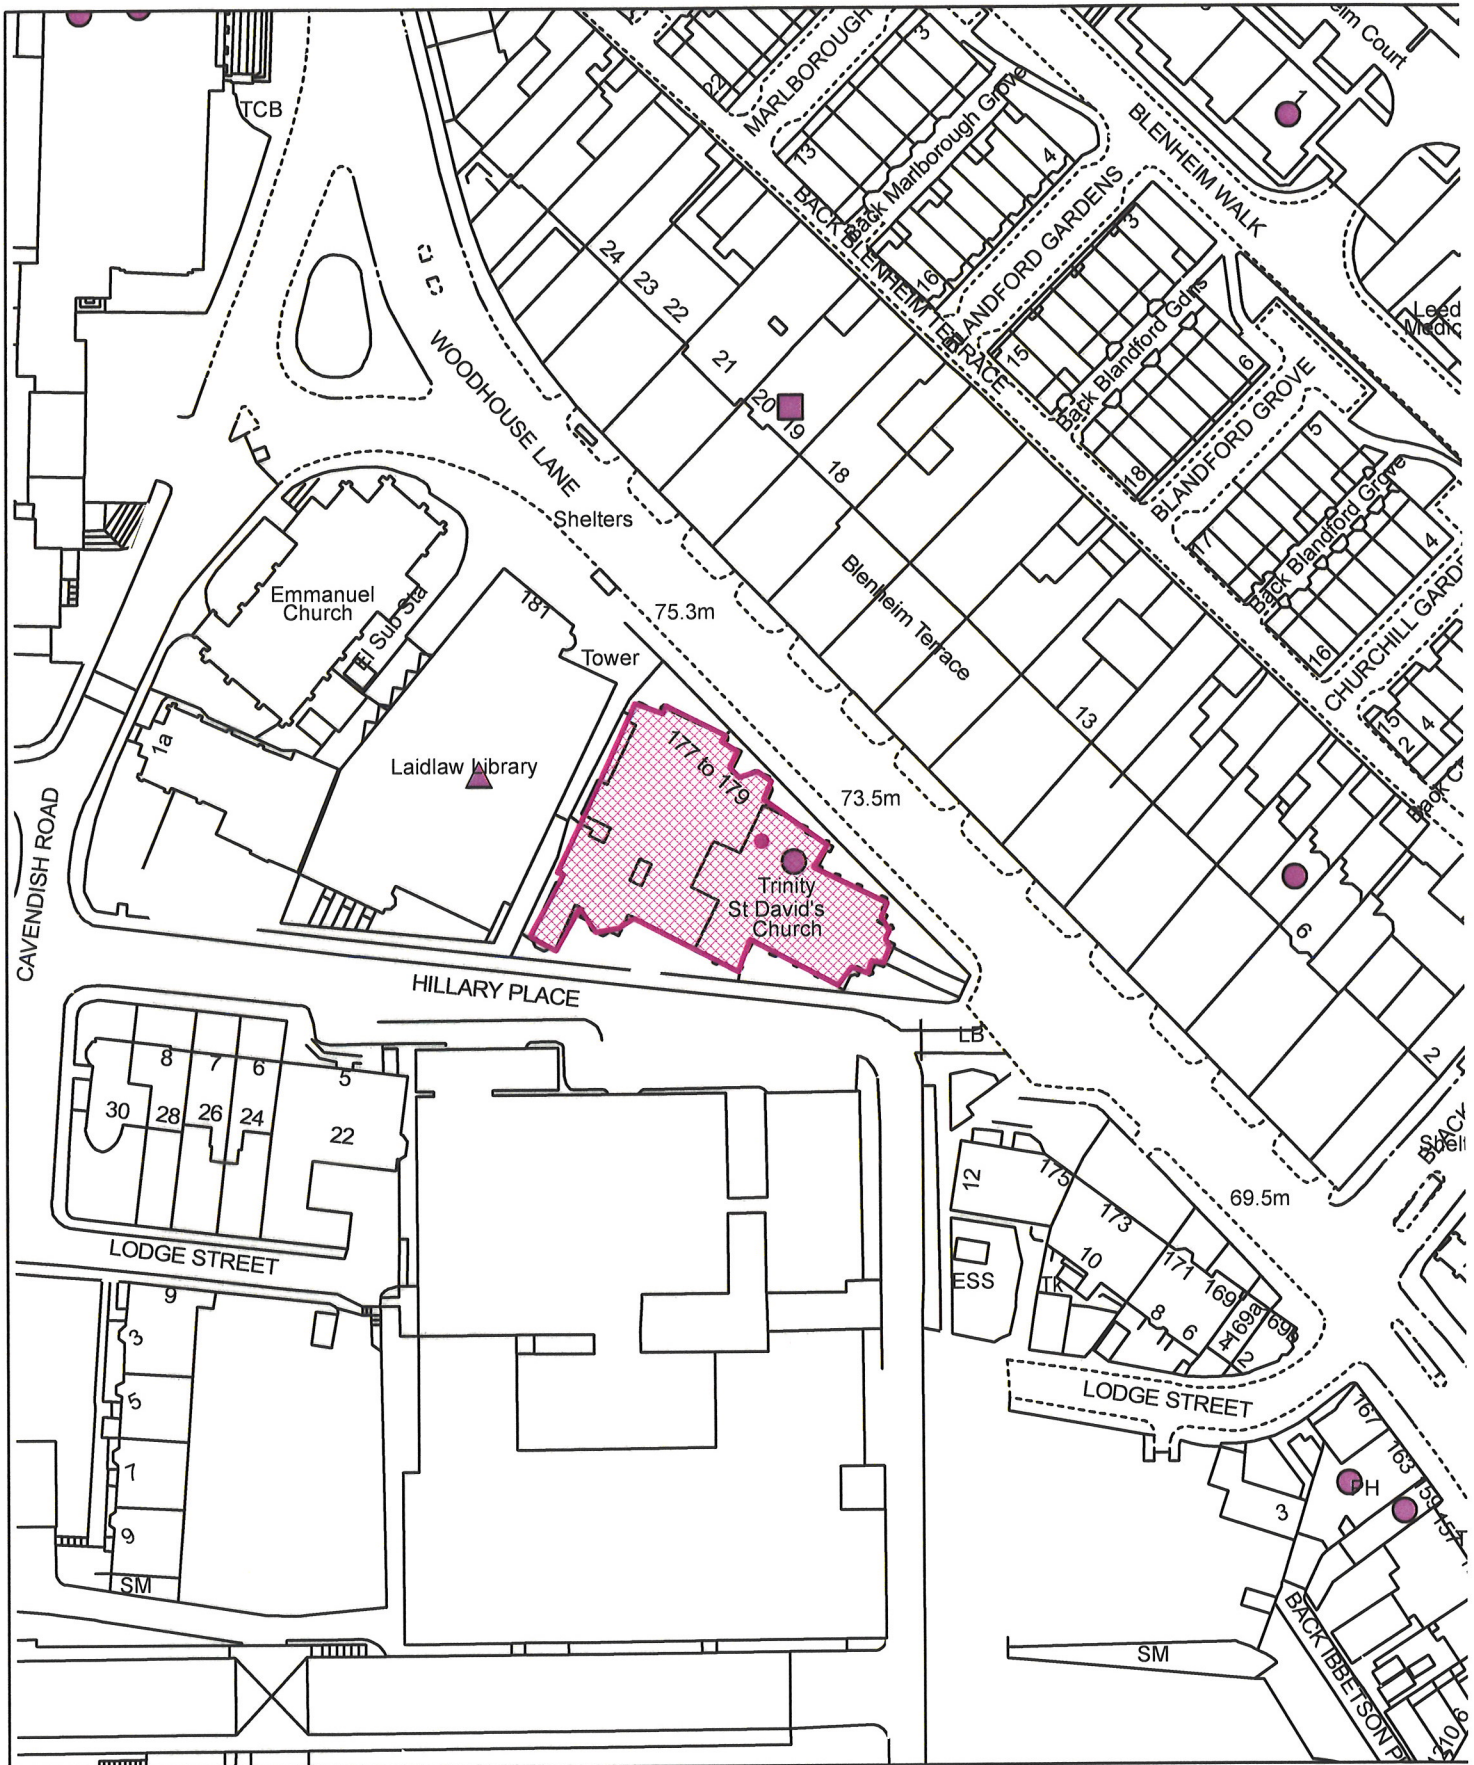

# Appendix C

This map is based upon the Ordnance Survey's digital data with the permission of the Ordnance Survey on behalf of the controller of Her Majesty's Stationary Office

Unauthorised reproduction infringes Crown Copyright and may lead to prosecution or civil proceedings

## Key

 On licence

 Late night refreshment

 Off licence

 Other